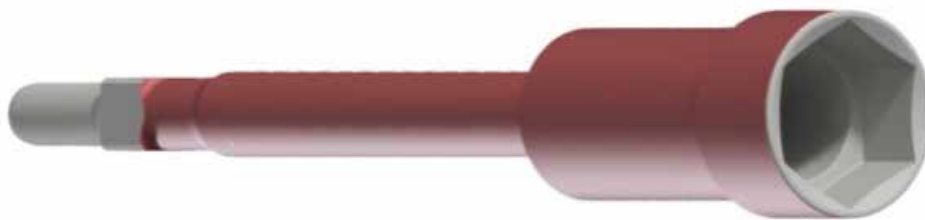

Cable Bolt Accessories

Tiger Dollie

Features:

- Exclusively used for tensioning of the “TOTO” device
- Suitable for both TG “TOTO” and SuperStrand “TOTO”
- Locking square drive
- Hardened socket for long life
- Sealed components to prevent contaminants entering and interfering with spring function

Drive (mm)	Length (mm)	Maximum Diameter (mm)	Mass (kg)	Socket
25mm square	460	70	5.5	ToTo device

Dolly suit TEX cables

Features:

- Lightweight design
- Long spigot to suit standard rigs and those with lobster rollers
- 55mm A.F. Hex socket