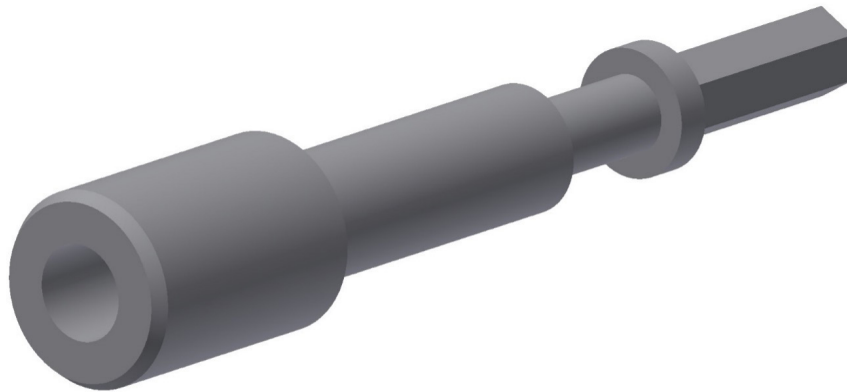

Rock Bolt Accesories

Airleg Dolly To Suit J-Tech

Features:

- Airleg Dolly with Oval socket designed for installation of 20mm J-Tech Bolts
- 25mm version also available

Drive	Length (mm)	Drive (mm)
22mm hex	300	20 oval