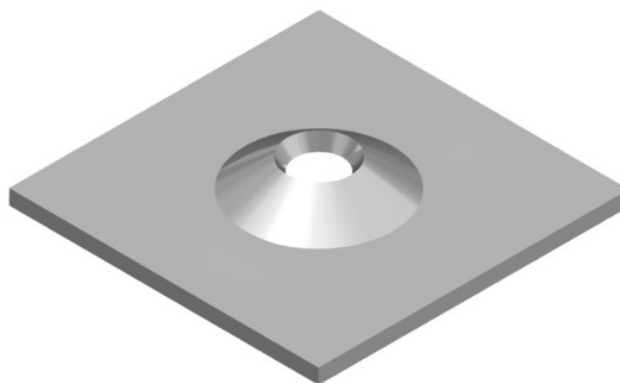

# Plates

## Cable Bolt Volcano Plate

### Features:

- Designed for used with domed barrel and wedge for better alignment with non-axial installation
- Optional grout indicator slots
- Available as plain or with hot dip galvanised corrosion protection